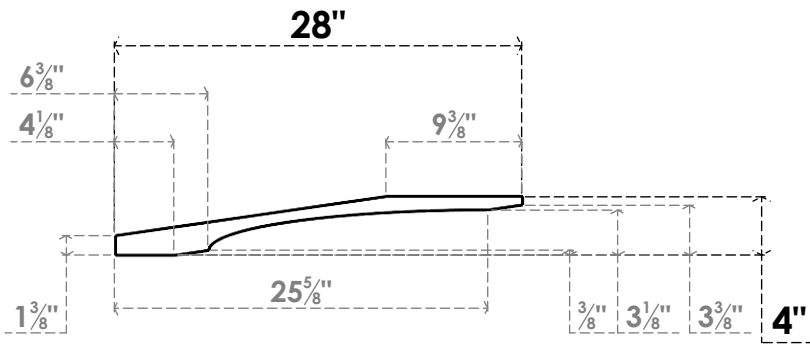

ITEM NUMBER: BRCPC060X28000X04000LEC

6"W X 28"D X 4"H LEGACY ARCHITECTURAL GRADE PVC CLOSED KNEE BRACE

SIDE PROFILE

FRONT PROFILE

ISOMETRIC

EKENA MILLWORK
 2300 WEST MAIN ST.
 CLARKSVILLE, TX 75426
 TOLL FREE: 866-607-0453
 WWW.EKENAMILLWORK.COM

NOTES

1. INSTALLATION TO BE COMPLETED IN ACCORDANCE WITH MANUFACTURER'S SPECIFICATIONS.
2. DRAWING MAY NOT BE TO SCALE
3. THIS DRAWING IS INTENDED FOR DESIGN AND PLANNING PURPOSES ONLY.
4. ALL INFORMATION CONTAINED HEREIN WAS CURRENT AT THE TIME OF DEVELOPMENT BUT MUST BE REVIEWED AND APPROVED BY THE PRODUCT MANUFACTURER TO BE CONSIDERED ACCURATE.
5. ARCHITECTURAL GRADE PVC PRODUCTS ARE MADE FROM EXPANDED CELLULAR PVC AND COME NATURALLY WHITE BUT MAY BE PAINTED