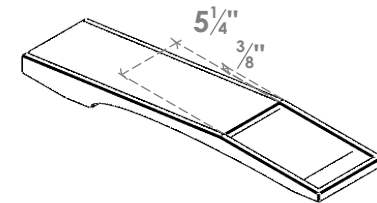

ITEM NUMBER: BRCPC060X28000X04000LEC

6"W X 28"D X 4"H LEGACY ARCHITECTURAL GRADE PVC CLOSED KNEE BRACE

SIDE PROFILE

FRONT PROFILE

ISOMETRIC

EKENA MILLWORK
 2300 WEST MAIN ST.
 CLARKSVILLE, TX 75426
 TOLL FREE: 866-607-0453
 WWW.EKENAMILLWORK.COM