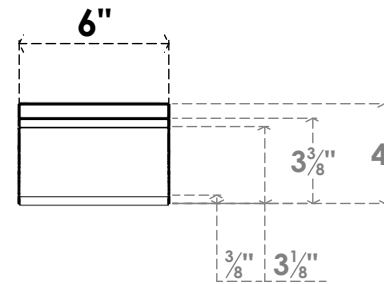

ITEM NUMBER: BRCPC060X28000X04000LEC

6"W X 28"D X 4"H LEGACY ARCHITECTURAL GRADE PVC CLOSED KNEE BRACE

SIDE PROFILE

FRONT PROFILE

ISOMETRIC

EKENA MILLWORK
 2300 WEST MAIN ST.
 CLARKSVILLE, TX 75426
 TOLL FREE: 866-607-0453
 WWW.EKENAMILLWORK.COM